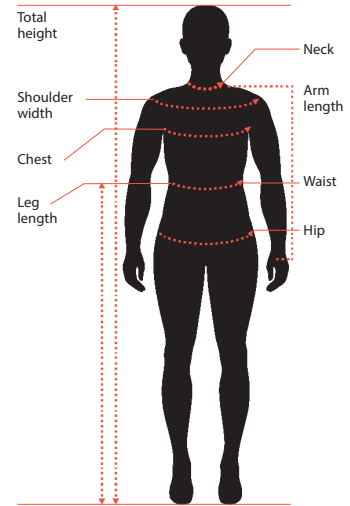

MALE SIZING CHART (CM)

EU/UK	44/XS	46/S	48/M	50/L	52/XL
US	XXS	XS	S	M	L
Waist (inches) approx.	"28"	"30"	"32"	"34"	"36"
Total height (cm)	170-173	173-176	176-179	179-182	182-185
Neck (cm)	39	40	41	42	43
Shoulder width (cm)	42,5	44	45,5	47	48,5
Chest (cm)	88-91	92-95	96-99	100-103	104-107
Waist (cm)	72-75	76-79	80-83	84-87	88-91
Hip (cm)	84-87	88-91	92-95	96-99	100-103
Arm length [from center back] (cm)	79	81	83	85	87
Leg length [from waist] (cm)	101-104	103-106	105-108	107-110	109-112
Leg length (waist)	101-104	103-106	105-108	107-110	109-112

FEMALE SIZING CHART (CM)

UK	6	8	10	12	14
DE	34	36	38	40	42
IT	40	42	44	46	48
FR	36	38	40	42	44
US	XS	S	M	L	XL
Total height (cm)	162-165	164-167	168-171	170-173	172-175
Neck (cm)	35	36	37	38	39
Shoulder width (cm)	37	38	39	40	41
Chest (cm)	86-89	90-93	94-97	98-101	102-105
Waist (cm)	62-65	66-69	70-73	74-77	78-81
Hip (cm)	90-93	94-97	98-101	102-105	106-109
Arm length [from center back] (cm)	75	77,5	79	80,5	83
Leg length [from waist] (cm)	102-105	103-106	104-107	105-108	106-109